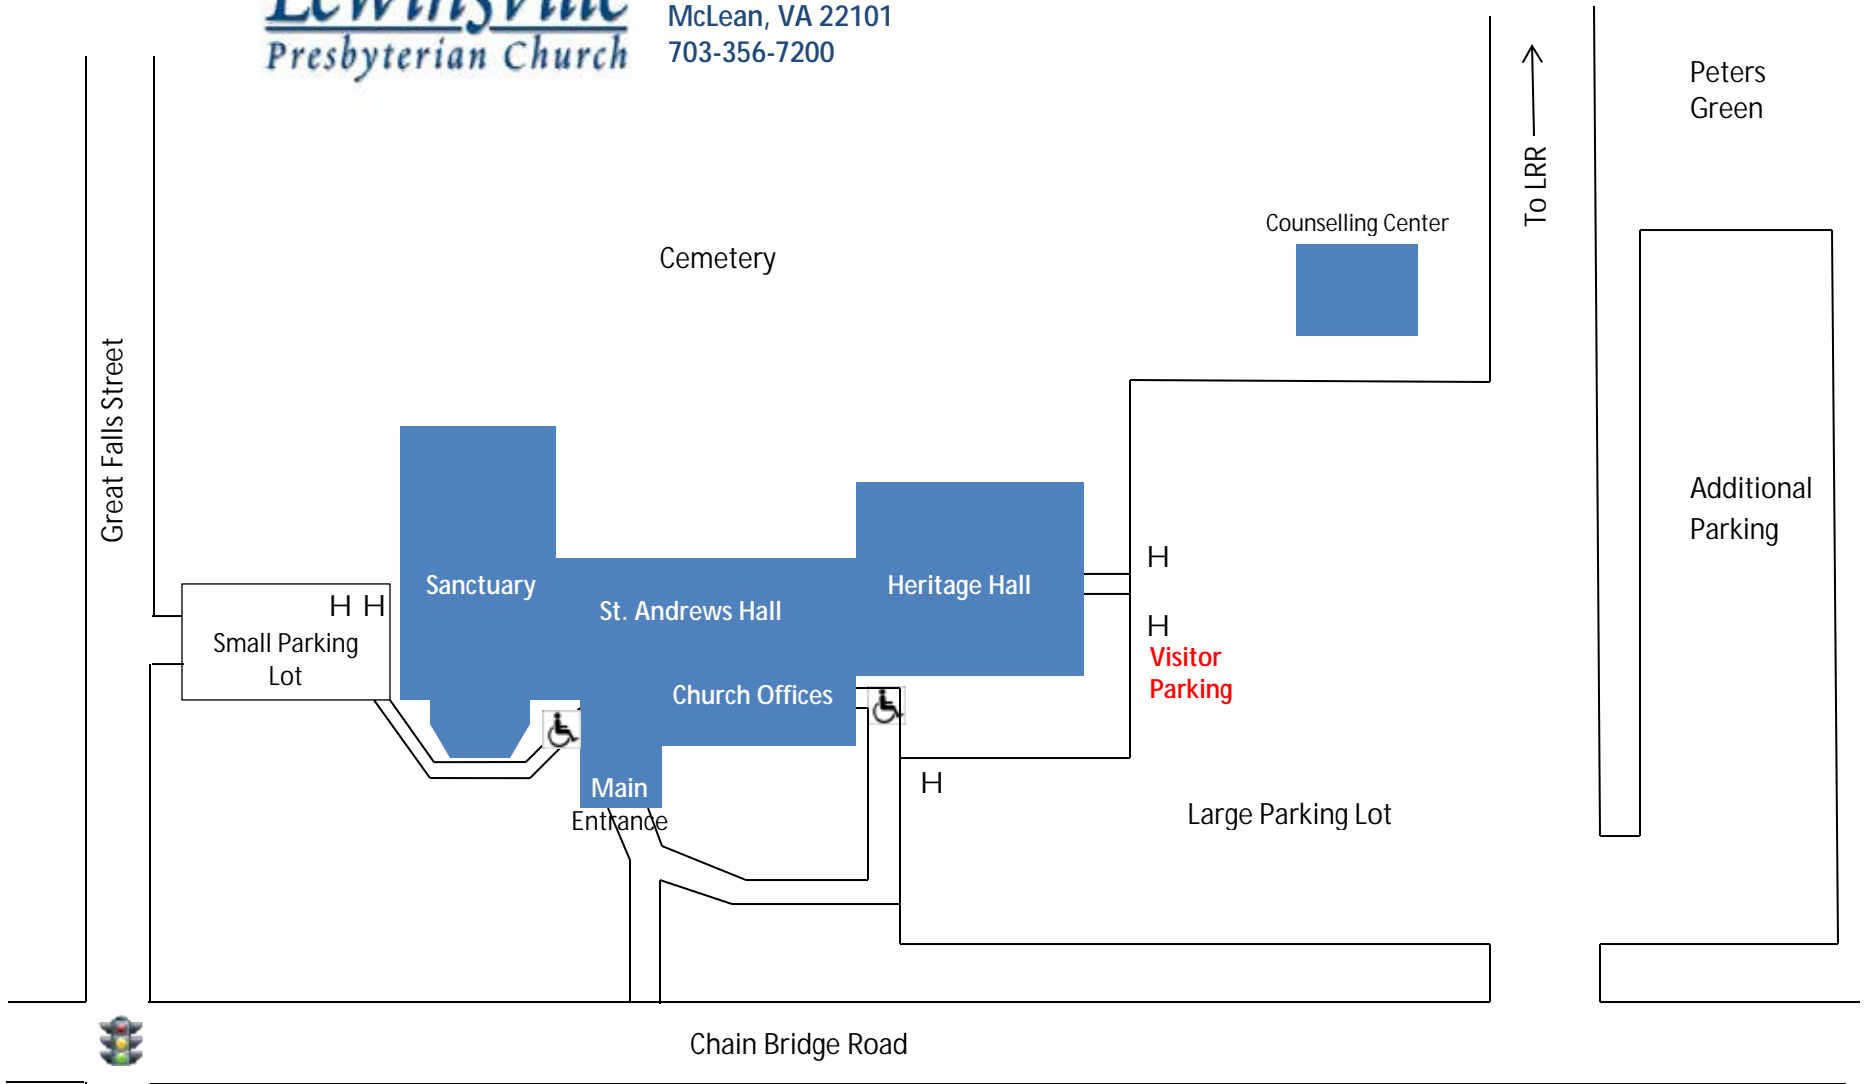

Lewinsville Presbyterian Church

1724 Chain Bridge Road
McLean, VA 22101
703-356-7200

Legend:
H = Handicapped Parking Space
♿ = Handicapped Entrance