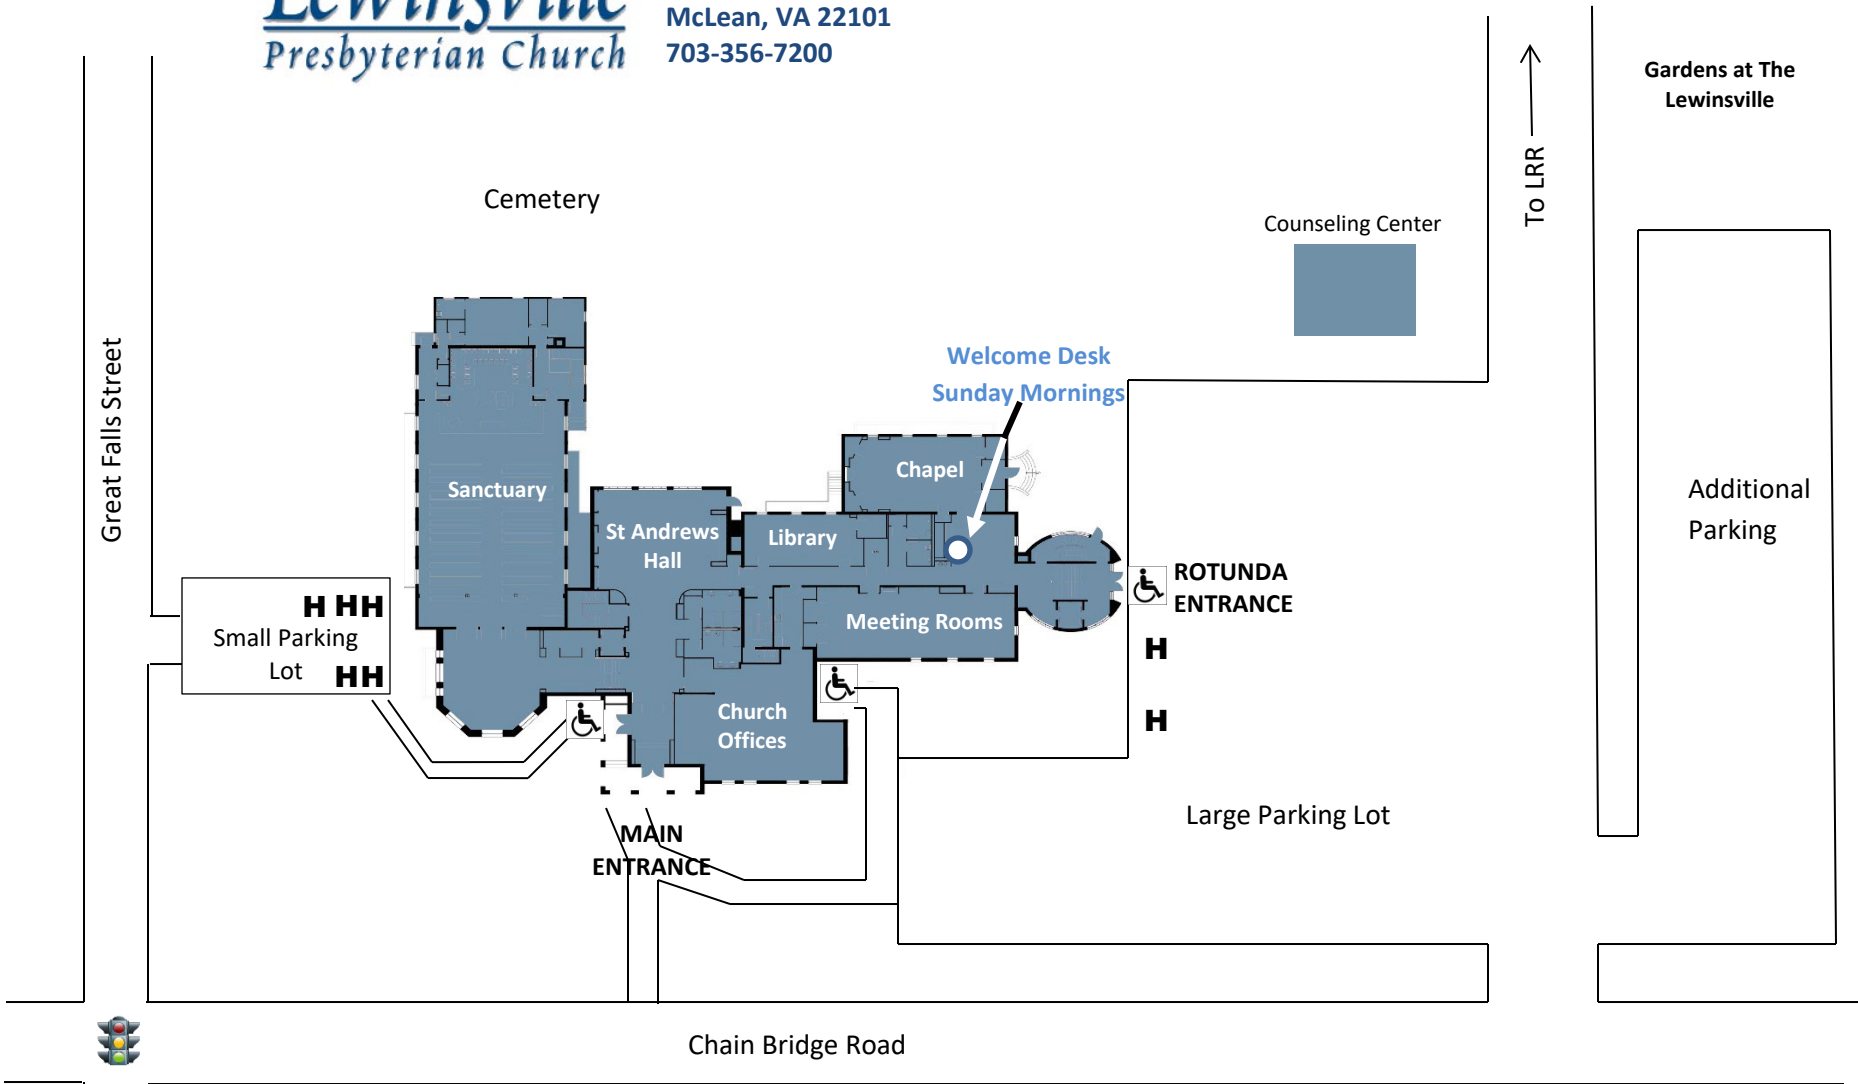

# Lewinsville Presbyterian Church

1724 Chain Bridge Road  
McLean, VA 22101  
703-356-7200

**Legend:**  
**H** = Handicapped Parking Space  
♿ = Handicapped Entrance